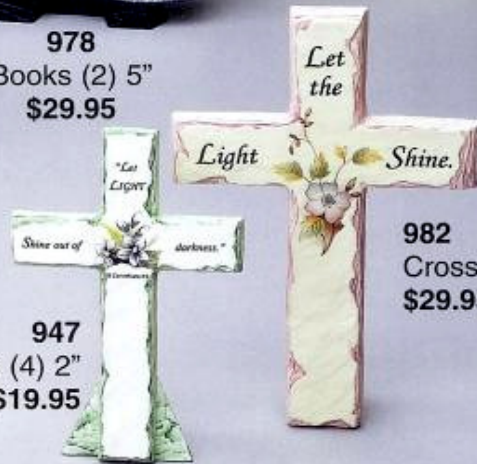

RiverView

981
10"
\$39.95

978
Books (2) 5"
\$29.95

976
Lighthouses (2) 7"
\$29.95

977
Easels (2) 4"
\$19.95

947
Easels (4) 2"
\$19.95

982
Crosses (2) 6"-8"
\$29.95

968
4" x 6"
\$19.95